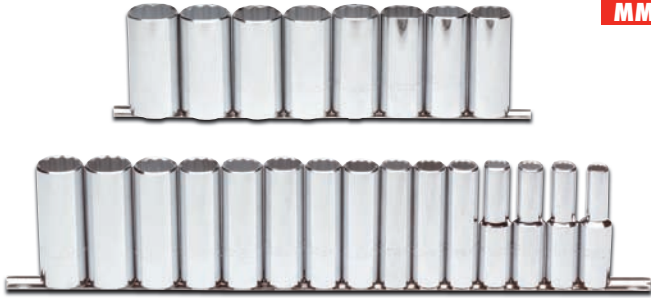

## 1/2" DRIVE 23 PIECE METRIC DEEP SOCKET SET - 12 POINT

Product #: J54201

12

MM

Contents	Description
J5310M	Socket, 1/2" DR 10 mm 12 PT Deep
J5311M	Socket, 1/2" DR 11 mm 12 PT Deep
J5312M	Socket, 1/2" DR 12 mm 12 PT Deep
J5313M	Socket, 1/2" DR 13 mm 12 PT Deep
J5314M	Socket, 1/2" DR 14 mm 12 PT Deep
J5315M	Socket, 1/2" DR 15 mm 12 PT Deep
J5316M	Socket, 1/2" DR 16 mm 12 PT Deep
J5317M	Socket, 1/2" DR 17 mm 12 PT Deep
J5318M	Socket, 1/2" DR 18 mm 12 PT Deep
J5319M	Socket, 1/2" DR 19 mm 12 PT Deep
J5320M	Socket, 1/2" DR 20 mm 12 PT Deep
J5321M	Socket, 1/2" DR 21 mm 12 PT Deep
J5322M	Socket, 1/2" DR 22 mm 12 PT Deep
J5323M	Socket, 1/2" DR 23 mm 12 PT Deep
J5324M	Socket, 1/2" DR 24 mm 12 PT Deep
J5325M	Socket, 1/2" DR 25 mm 12 PT Deep
J5326M	Socket, 1/2" DR 26 mm 12 PT Deep
J5327M	Socket, 1/2" DR 27 mm 12 PT Deep
J5328M	Socket, 1/2" DR 28 mm 12 PT Deep
J5329M	Socket, 1/2" DR 29 mm 12 PT Deep
J5330M	Socket, 1/2" DR 30 mm 12 PT Deep
J5331M	Socket, 1/2" DR 31 mm 12 PT Deep
J5332M	Socket, 1/2" DR 32 mm 12 PT Deep
J2586	Socket, Bar 13"
J2587	Socket, Bar 17"
J2592	Socket, Clip 1/2" DR

## 1/2" DRIVE 22 PIECE METRIC SOCKET SET - 12 POINT

Product #: J54210A

12

MM

Contents	Description
J5410M	Socket, 1/2" DR 10 mm 12 PT
J5411M	Socket, 1/2" DR 11 mm 12 PT
J5412M	Socket, 1/2" DR 12 mm 12 PT
J5413M	Socket, 1/2" DR 13 mm 12 PT
J5414M	Socket, 1/2" DR 14 mm 12 PT
J5415M	Socket, 1/2" DR 15 mm 12 PT
J5416M	Socket, 1/2" DR 16 mm 12 PT
J5417M	Socket, 1/2" DR 17 mm 12 PT
J5418M	Socket, 1/2" DR 18 mm 12 PT
J5419M	Socket, 1/2" DR 19 mm 12 PT
J5420M	Socket, 1/2" DR 20 mm 12 PT
J5421M	Socket, 1/2" DR 21 mm 12 PT
J5422M	Socket, 1/2" DR 22 mm 12 PT
J5423M	Socket, 1/2" DR 23 mm 12 PT
J5424M	Socket, 1/2" DR 24 mm 12 PT
J5425M	Socket, 1/2" DR 25 mm 12 PT
J5426M	Socket, 1/2" DR 26 mm 12 PT
J5470A	Socket, 1/2" DR Universal Joint
J5449	Ratchet, 1/2" DR Standard Length Classic Pear Head 10"
J5461	Extension, 1/2" DR 5"
J5463	Extension, 1/2" DR 10"
J5468	Handle, Hinge 1/2" DR 18-5/8"
J5496R	Set Box